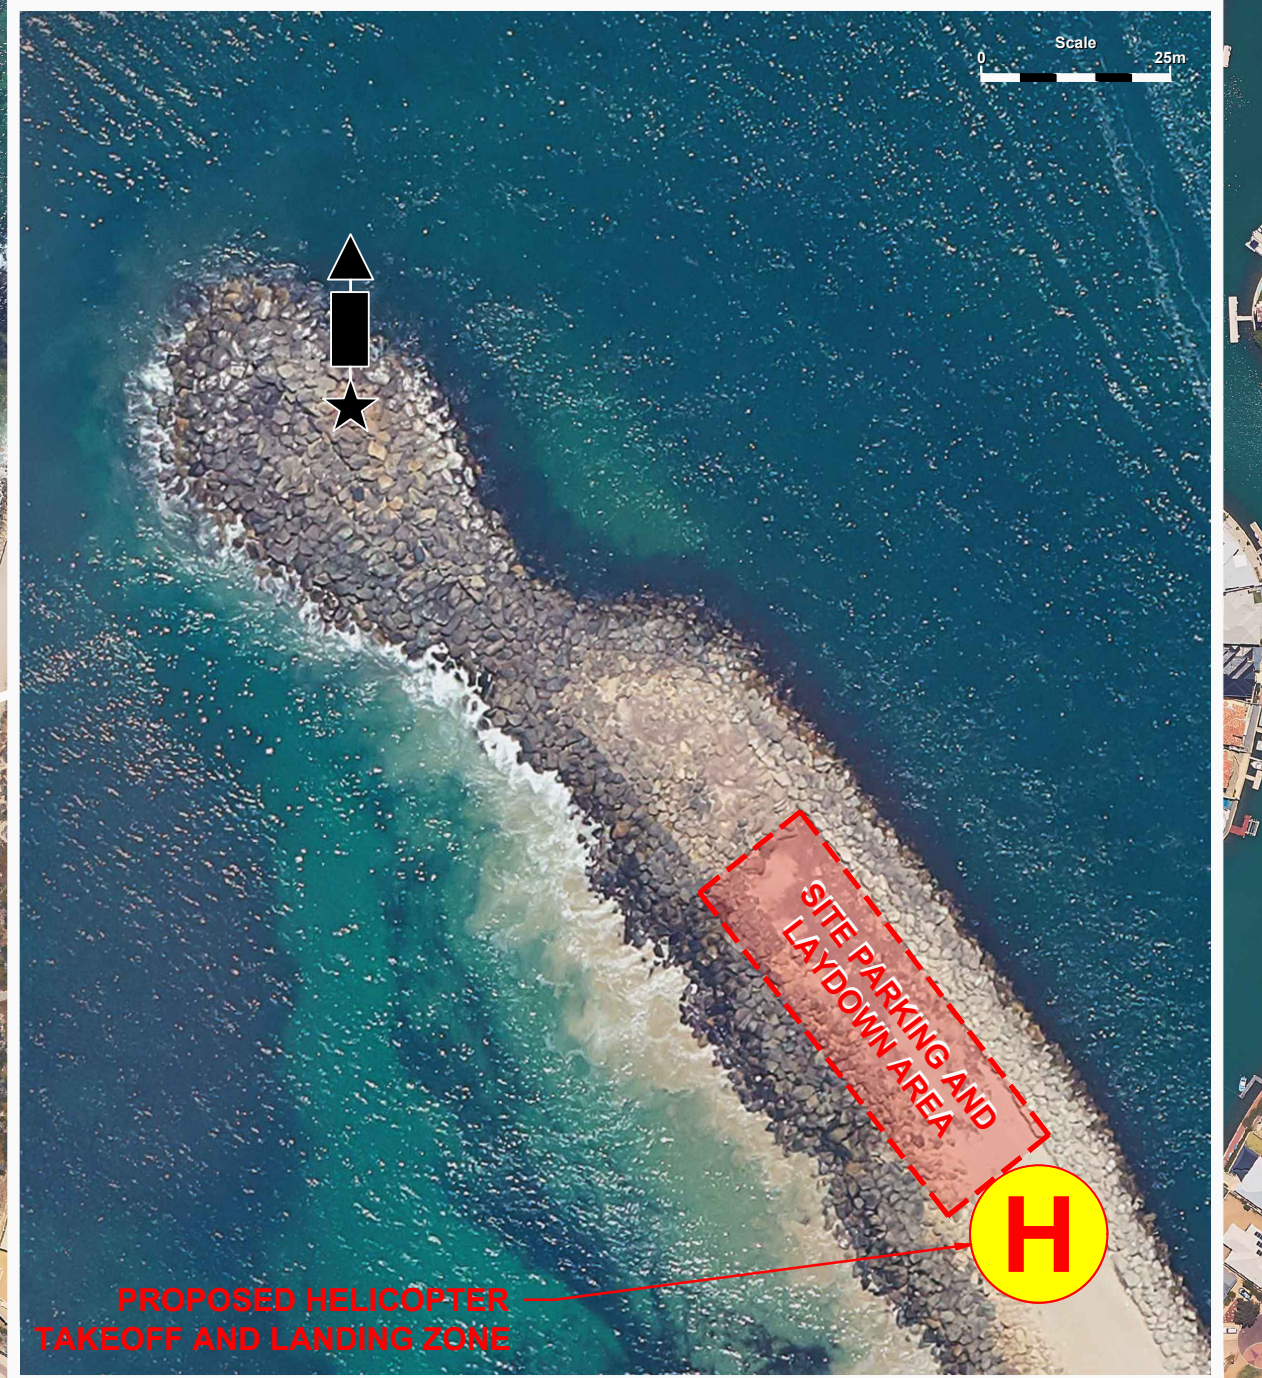

Aerial Image: Landgate Metro South Feb 2022

DAWESVILLE CHANNEL  
OUTER STARBOARD  
BEACON (ID 331)

H

200m EXCLUSION ZONE

DAWESVILLE CHANNEL

PROPOSED HELICOPTER  
TAKEOFF AND LANDING ZONE

SITE PARKING AND  
LAYDOWN AREA