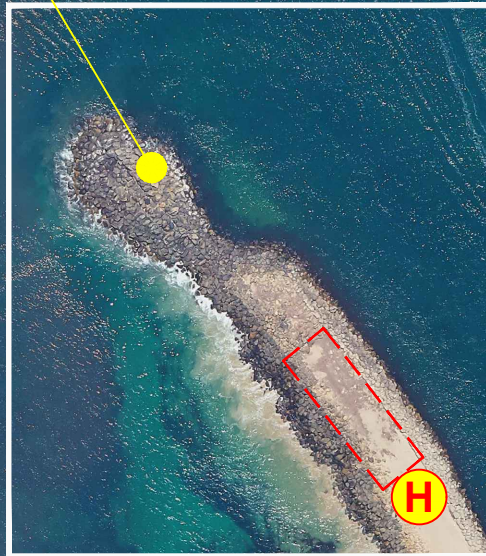

Aerial Image: Landgate Metro South Feb 2022

DAWESVILLE CHANNEL  
OUTER STARBOARD  
BEACON (ID 331)

H

200m EXCLUSION ZONE

DAWESVILLE CHANNEL

PROPOSED HELICOPTER  
TAKEOFF AND LANDING ZONE

SITE PARKING AND  
LAYDOWN AREA